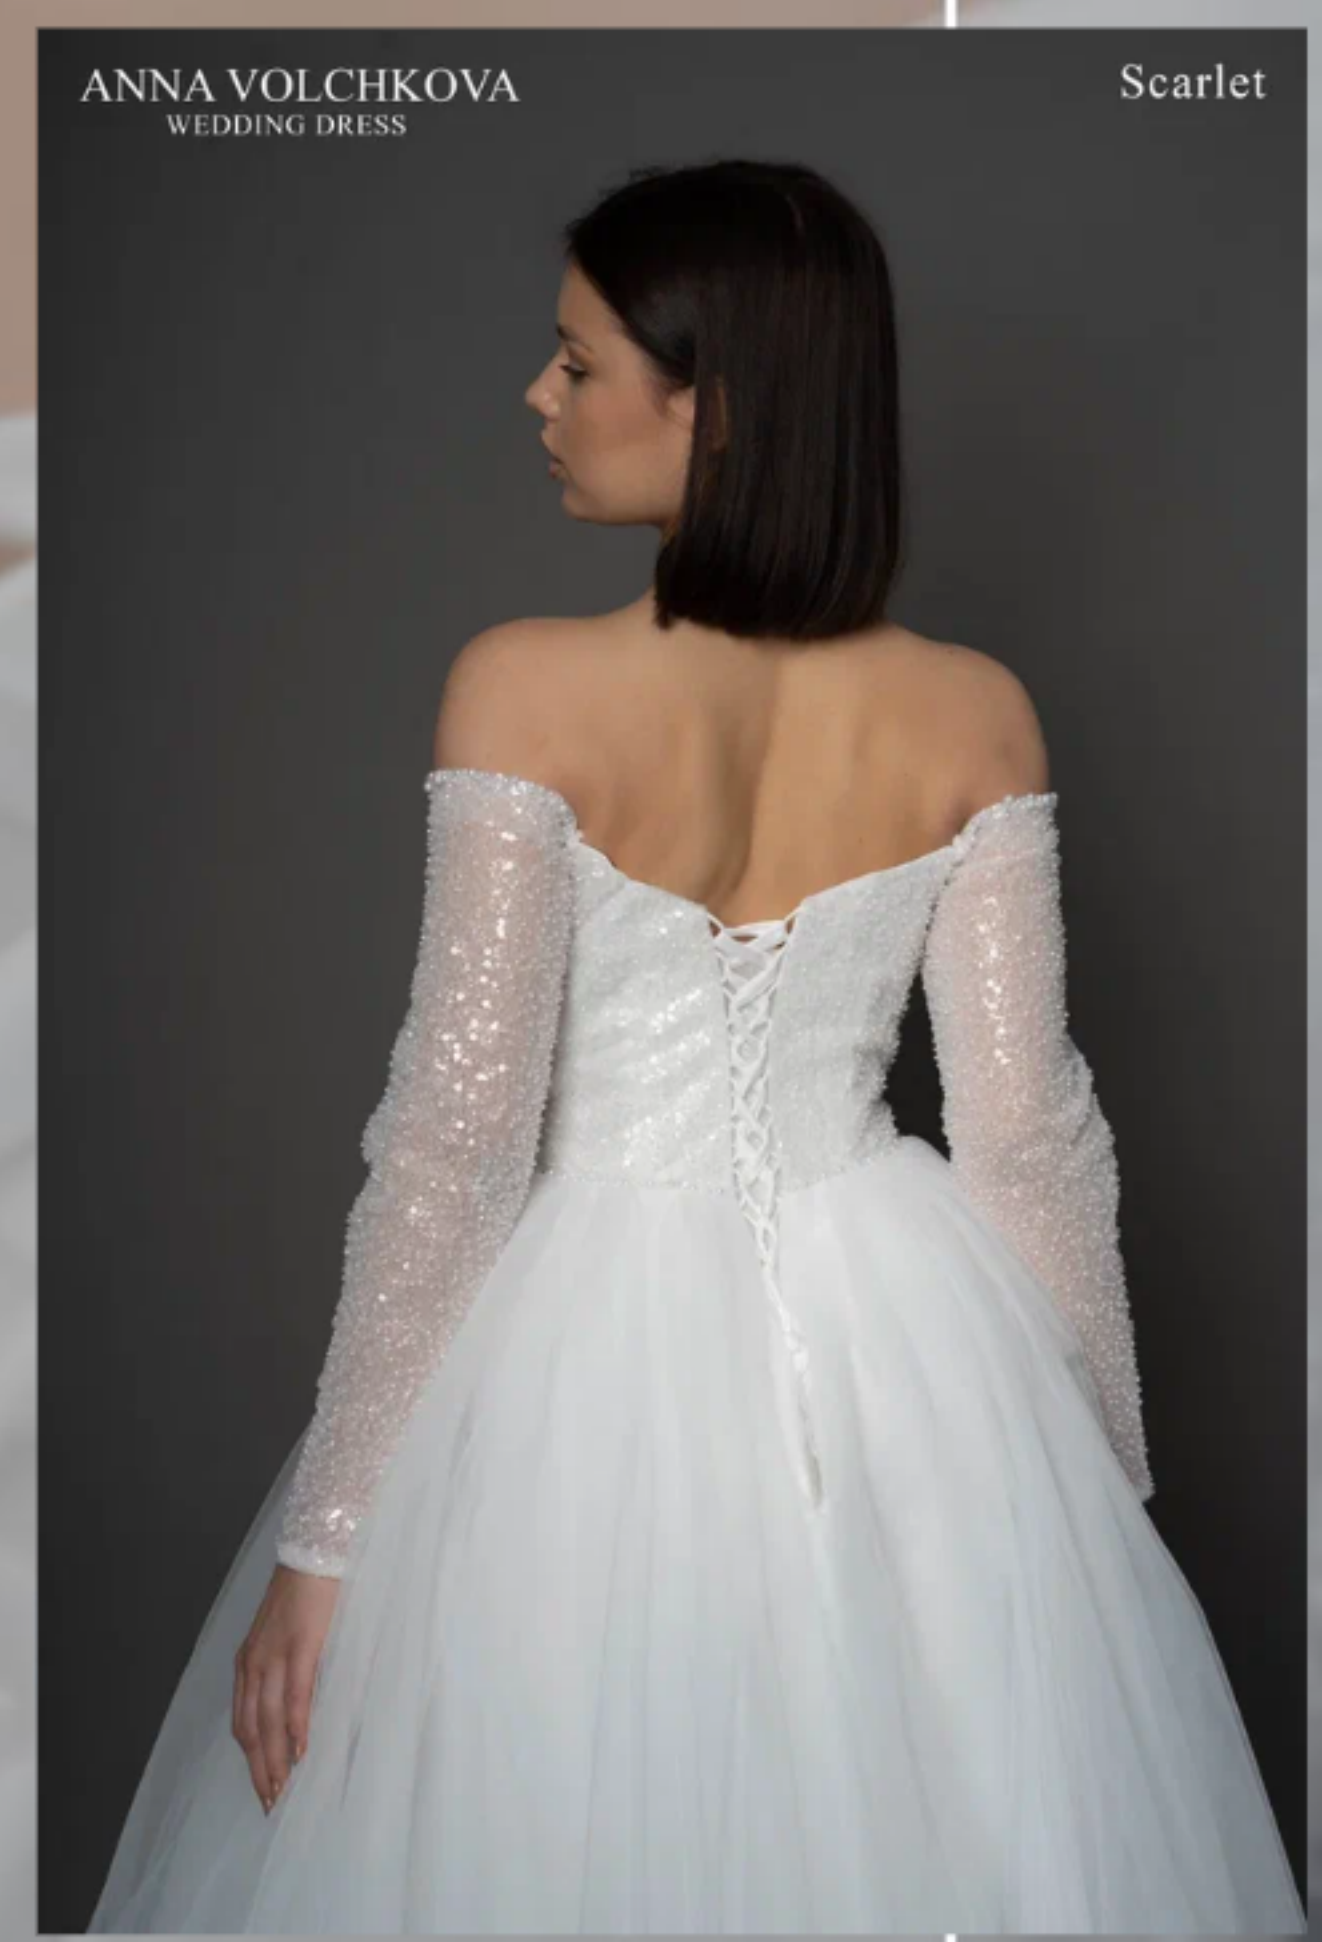

SCARLET

SIZE: XS - 5XL

PRICE: без шлейфа 196$ | со шлейфом 265$